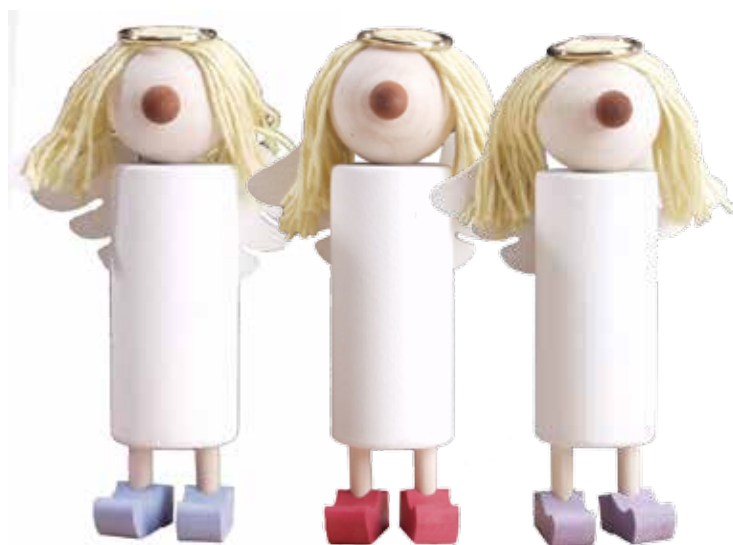

10-303 6 pc (2 of each)
☐ white with wooden shoes

H 13 cm

H 13 cm