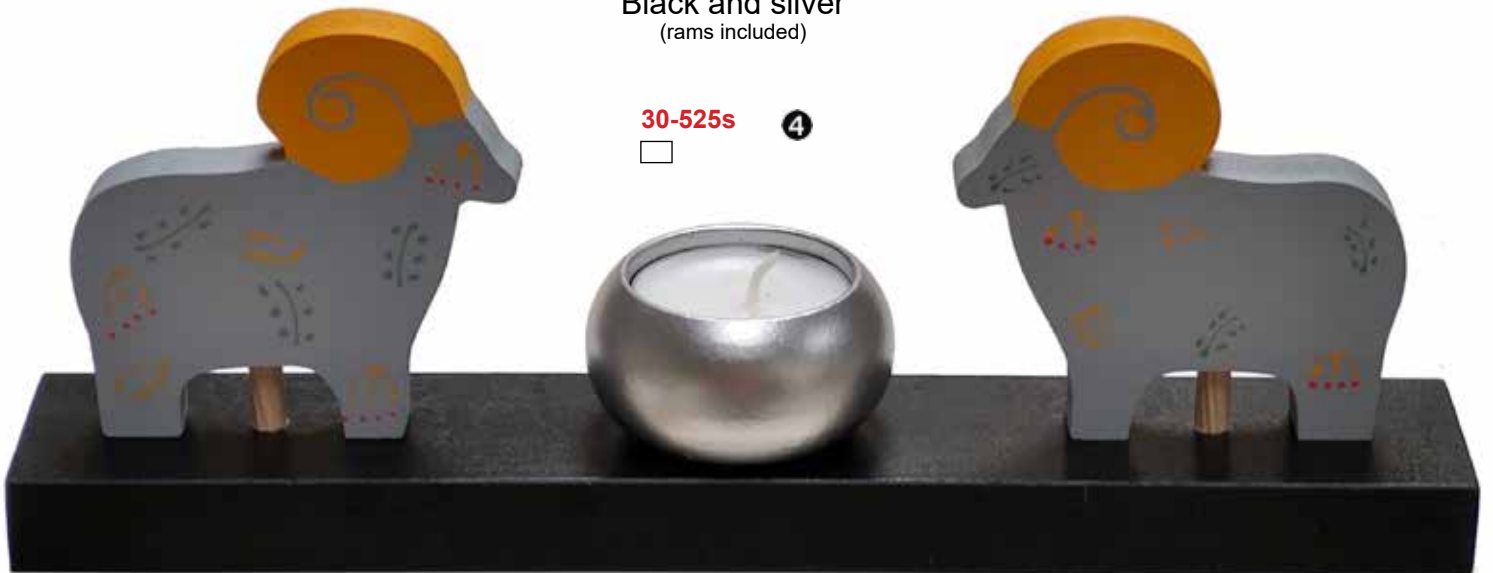

H 17 cm

46-965 2

- 128 light grey

Black and silver
(rams included)

30-525s 4

-

Ø 2,5 cm

46-511 30