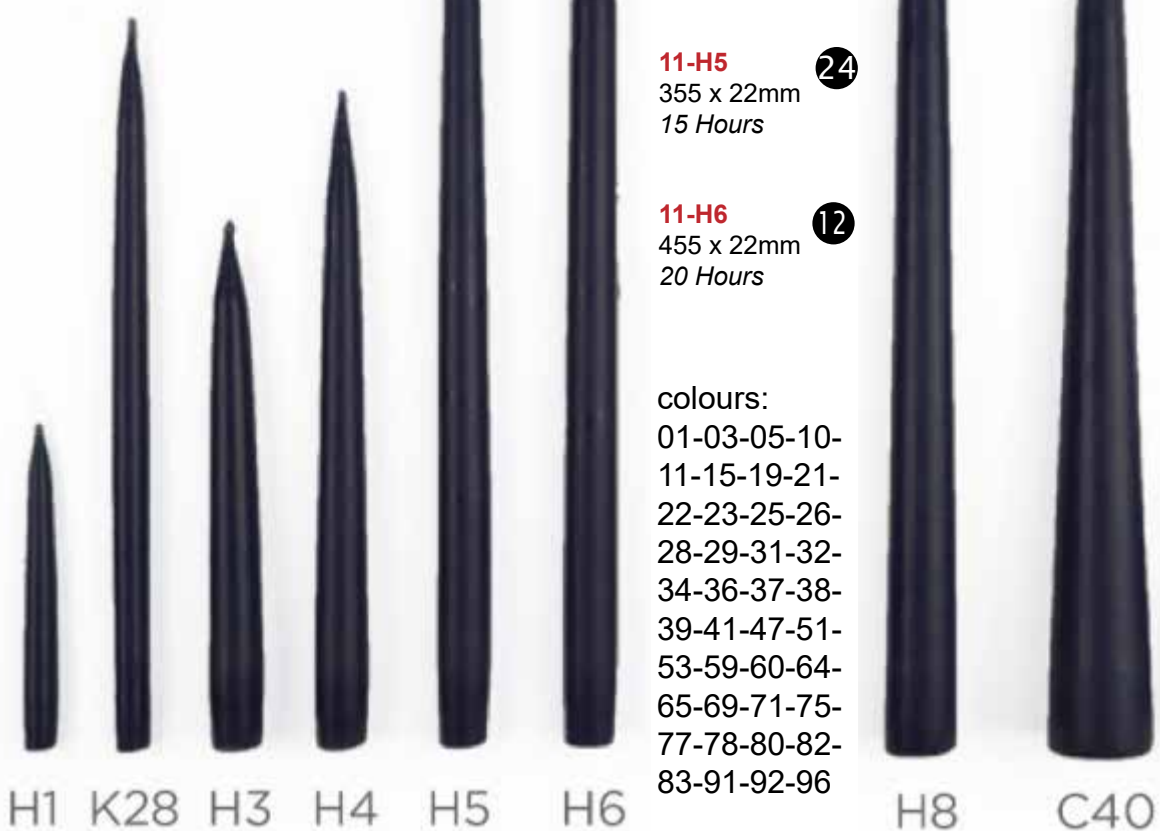

H1 K28 H3 H4 H5 H6 H8 C40